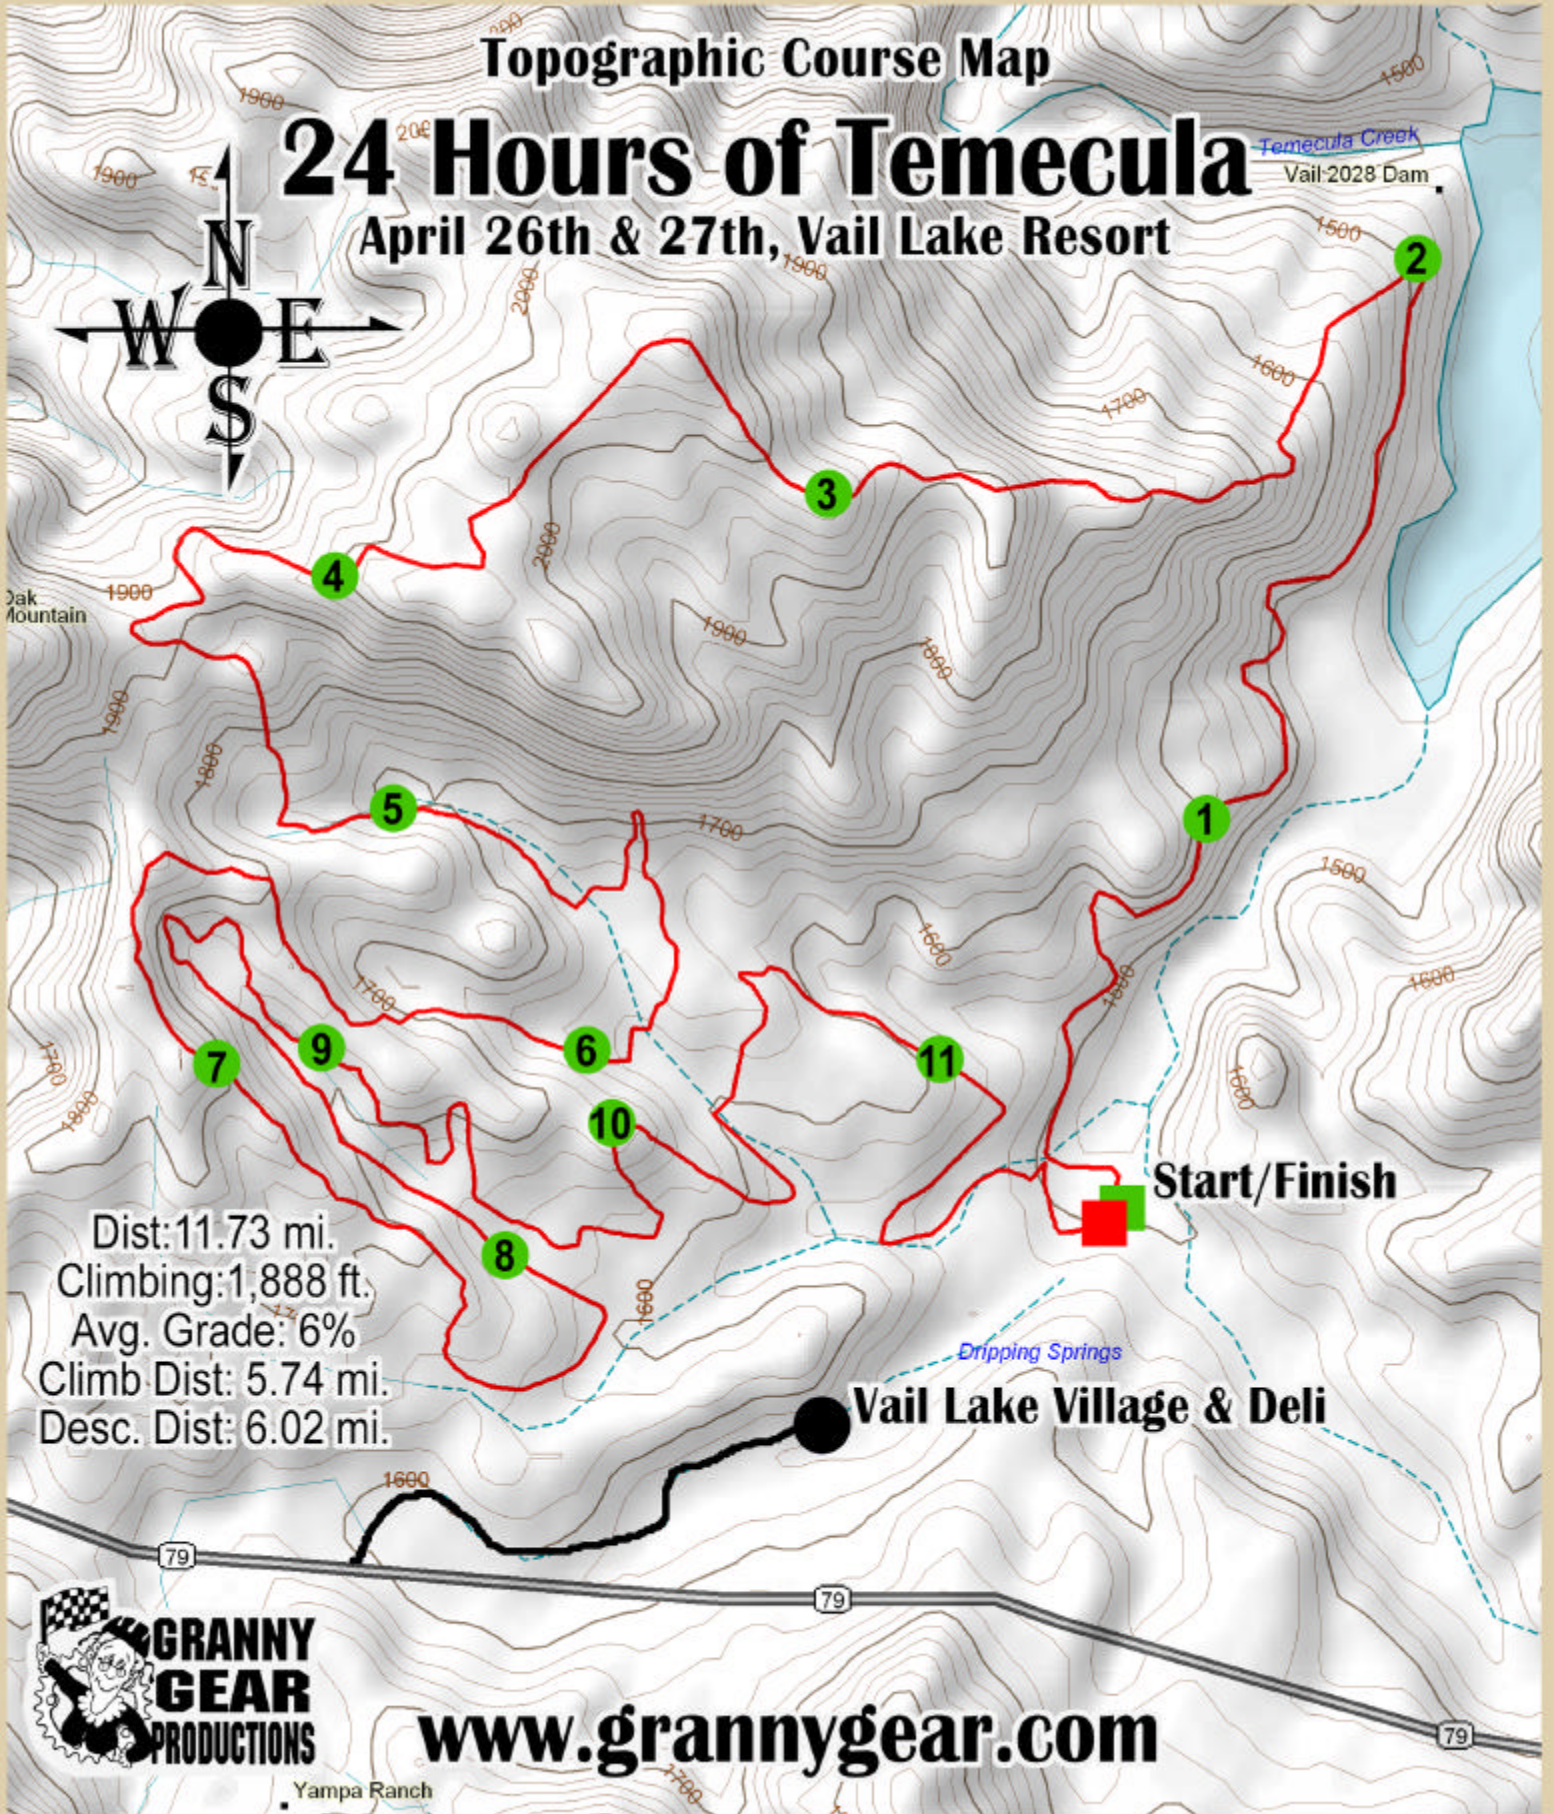

# Topographic Course Map

# 24 Hours of Temecula

April 26th & 27th, Vail Lake Resort

Dist: 11.73 mi.  
Climbing: 1,888 ft.  
Avg. Grade: 6%  
Climb Dist: 5.74 mi.  
Desc. Dist: 6.02 mi.

[www.grannygear.com](http://www.grannygear.com)

Yampa Ranch